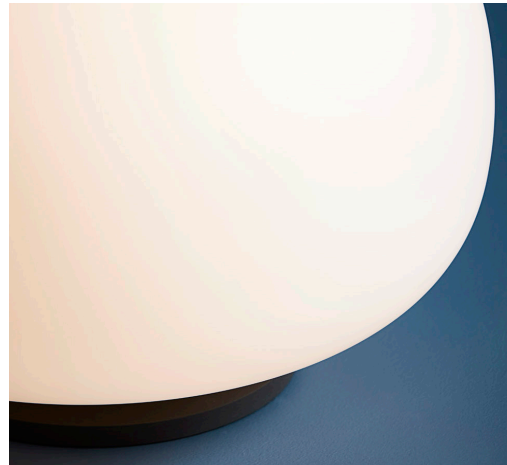

Item No. 136456
OPAL WHITE/BLACK

Item No. 136457
OPAL WHITE/BLACK

Supernate Table

Designed by Jonas Wagell

The Supernate Table lamp is a simple yet characterful opal glass luminaire designed by Jonas Wagell. The table lamp features a perfectly sized shade that moves side to side and up/down allowing you to point the light wherever you need it. Great as a reading light for the bedside table, dresser or desk.

Main Materials

Metal and opal glass

Cord

250 cm black rubber cord with dimmer switch

Light Source

Ø28: E27 230V max 15W

Ø38: E27 230V max 15W

Weight

Ø28: 2,20 kg

Ø38: 3,90 kg

Box Dimensions

Ø28: 34 x 34 x 37 cm

Ø38: 43,5 x 43,5 x 43,5 cm

About the Designer

Born in 1973, Jonas Wagell is a distinguished Swedish architect, designer and artist with a career spanning the disciplines of architecture, product design and furniture design. While Jonas's early career was largely characterised by his now infamous architectural designs, his current focus lies primarily within the realm of product and furniture design, sometimes also extending to art and design direction.